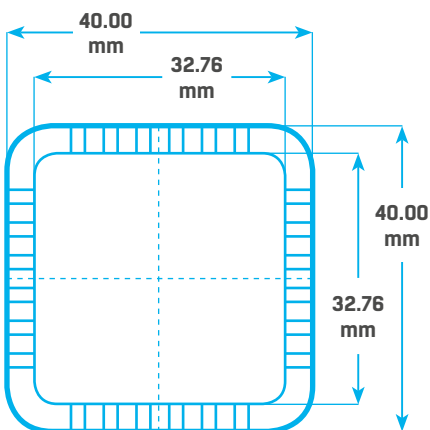

Temp HomeBox HTemp HomeBox

Temperature and
Temperature/Humidity
sensors

Temperature – °C

Relative Humidity – % RH

Two types of indoor sensor with 1-Wire RJ-11 interface. Indoor sensors to monitor conditions in your working and living environments.

	HTemp HomeBox	Temp HomeBox
Sensor dimensions	40×40×20 mm	40×40×20 mm
Protection	IP30	IP30
Communication interface	1-Wire bus, RJ-11 jack	1-Wire bus, RJ-11 jack
Maximum length of the 1-Wire bus	60 m	60 m
Power supply	5V power from the 1-Wire port	5V power from the 1-Wire port

Temperature

Measurement range	-30 to +70 °C	-30 to +70 °C
Measurement accuracy	0.8 °C	0.8 °C
Resolution	0.1 °C	0.1 °C

Humidity

Measurement range	0 to 100%RH
Measurement accuracy	5% RH at 25 °C
Resolution	0.1%RH

Installation and use

Housed in a small elegant plastic box, these sensors can be mounted on a wall or a ceiling or placed on a desk. They are small and lightweight so they can be secured in place with a piece of double-sided adhesive tape. A detachable cable with RJ-11 jacks is used for the connection. Included 3-meter RJ11 cable to connect the sensor to any HW group device.